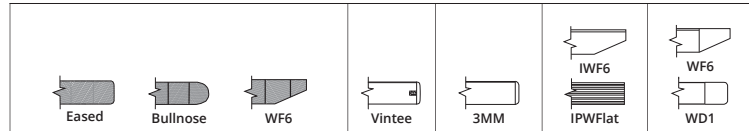

Required to Order

1. Model Number and Description
2. Wood or Laminate Top Finish
3. Table Top Edge Profile
4. Table Base Finish
5. Options, if selected (above)

Example:

NA16R-18; 18" High, Round Nadia Occasional Table; Solid Wood Top-Walnut, Natural; Dusty Blue

Notes & Tips

- * Assembly required

TORCH OCCASIONAL TABLES

Solid Wood Table Edge Options

Laminate Table Top Edge Options

Description	Top Size			Model #	\$ List Price							Unpkgd. Wgt. #
	W	L	H		Maple	Hickory, White Oak	Walnut, Mixed Woods	Vinyl	Edgeband	Laminate Overlay	Wood Edges	
15" High, Square Torch Occasional Table 	20"	20"	15"	TO20S-15	517	854	909	—	—	—	—	39
	24"	24"	15"	TO24S-15	566	903	958	—	—	—	—	44
	30"	30"	15"	TO30S-15	726	1058	1129	—	—	—	—	57
18" High, Square Torch Occasional Table 	20"	20"	18"	TO20S-18	526	863	918	—	—	—	—	39
	24"	24"	18"	TO24S-18	575	912	967	—	—	—	—	50
	30"	30"	18"	TO30S-18	735	1067	1138	—	—	—	—	57
22" High, Square Torch Occasional Table 	20"	20"	22"	TO20S-22	537	874	929	—	—	—	—	39
	24"	24"	22"	TO24S-22	585	922	977	—	—	—	—	44
	30"	30"	22"	TO30S-22	743	1075	1146	—	—	—	—	57
15" High, Rectangular Torch Occasional Table 	20"	24"	15"	TO2024RT-15	603	940	995	—	—	—	—	48
	24"	30"	15"	TO2430RT-15	677	1012	1054	—	—	—	—	50
	30"	48"	15"	TO3048RT-15	1079	1322	1483	—	—	—	—	80
18" High, Rectangular Torch Occasional Table 	20"	24"	18"	TO2024RT-18	612	949	1004	—	—	—	—	50
	24"	30"	18"	TO2430RT-18	687	1022	1064	—	—	—	—	50
	30"	48"	18"	TO3048RT-18	1087	1330	1473	—	—	—	—	80
22" High, Rectangular Torch Occasional Table 	20"	24"	22"	TO2024RT-22	612	949	1004	—	—	—	—	52
	24"	30"	22"	TO2430RT-22	694	1029	1064	—	—	—	—	50
	30"	48"	22"	TO3048RT-22	1096	1339	1473	—	—	—	—	80