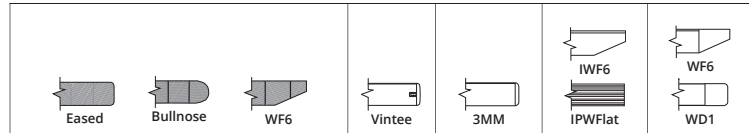

ANDY COMMUNAL TABLES — 30", 42" HIGH

Solid Wood Table Edge Options

Laminate Table Top Edge Options

Description	Top Size			Model #	$ List Price							Unpkgd. Wgt. #
	W	L	H		Maple	Hickory, White Oak	Walnut, Mixed Woods	Vinyl	Edgeband	Laminate Overlay	Wood Edges	
30" High, Andy Square Communal Table 	36"	36"	30"	AN36S-30	1800	—	—	—	—	—	—	39
	42"	42"	30"	AN42S-30	2075	—	—	—	—	—	—	39
	48"	48"	30"	AN48S-30	2389	—	—	—	—	—	—	39
	54"	54"	30"	AN54S-30	2748	—	—	—	—	—	—	44

Description	Top Size			Model #	$ List Price							Unpkgd. Wgt. #
	W	L	H		Maple	Hickory, White Oak	Walnut, Mixed Woods	Vinyl	Edgeband	Laminate Overlay	Wood Edges	
30" High, Andy Rectangular Communal Table 	36"	60"	30"	AN3660RT-30	2306	—	—	—	—	—	—	39
	36"	72"	30"	AN3672RT-30	2557	—	—	—	—	—	—	39
	36"	84"	30"	AN3684RT-30	2389	—	—	—	—	—	—	39
	36"	94"	30"	AN3696RT-30	2748	—	—	—	—	—	—	44
	42"	60"	30"	AN4260RT-30	2516	—	—	—	—	—	—	
	42"	72"	30"	AN4272RT-30	2810	—	—	—	—	—	—	
	42"	84"	30"	AN4284RT-30	3103	—	—	—	—	—	—	
	42"	96"	30"	AN4296RT-30	3399	—	—	—	—	—	—	

Description	Top Size			Model #	$ List Price							Unpkgd. Wgt. #
	W	L	H		Maple	Hickory, White Oak	Walnut, Mixed Woods	Vinyl	Edgeband	Laminate Overlay	Wood Edges	
42" High, Andy Rectangular Communal Table 	36"	60"	42"	AN3660RT-42	3098	—	—	—	—	—	—	
	36"	72"	42"	AN3672RT-42	3377	—	—	—	—	—	—	
	36"	84"	42"	AN3684RT-42	3654	—	—	—	—	—	—	
	36"	96"	42"	AN3696RT-42	3934	—	—	—	—	—	—	
	42"	60"	42"	AN4260RT-42	3320	—	—	—	—	—	—	
	42"	72"	42"	AN4272RT-42	3642	—	—	—	—	—	—	
	42"	84"	42"	AN4284RT-42	3962	—	—	—	—	—	—	
	42"	96"	42"	AN4296RT-42	4285	—	—	—	—	—	—