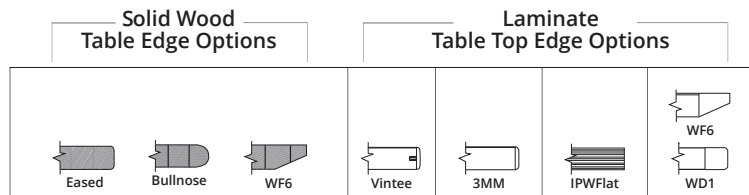

DYLAN COMMUNAL TABLES — 30", 36", 42" HIGH

Description	Top Size			Model #	$ List Price							Unpkgd. Wgt. #
	W	L	H		Maple	Hickory, White Oak	Walnut, Mixed Woods	Vinyl	Edgeband	Laminate Overlay	Wood Edges	
30" High, Solid Wood Dylan Communal Table 	24"	60"	30"	DYL-T-SW-246030	4136	5339	5608	—	—	—	—	115
	24"	72"	30"	DYL-T-SW-247230	4297	5562	5866	—	—	—	—	124
	24"	84"	30"	DYL-T-SW-248430	4453	5777	6117	—	—	—	—	135
	24"	94"	30"	DYL-T-SW-249430	4739	6222	6505	—	—	—	—	166
	30"	60"	30"	DYL-T-SW-306030	4337	5610	5986	—	—	—	—	136
	30"	72"	30"	DYL-T-SW-307230	4500	5848	6267	—	—	—	—	148
	30"	84"	30"	DYL-T-SW-308430	4655	6076	6540	—	—	—	—	148
	30"	94"	30"	DYL-T-SW-309430	4943	6434	6589	—	—	—	—	160
	36"	60"	30"	DYL-T-SW-366030	4564	5838	6512	—	—	—	—	157
	36"	72"	30"	DYL-T-SW-367230	4727	6089	6583	—	—	—	—	171
	36"	84"	30"	DYL-T-SW-368430	4882	6330	6880	—	—	—	—	185
	36"	94"	30"	DYL-T-SW-369430	5119	6448	7494	—	—	—	—	199

Description	Top Size			Model #	$ List Price							Unpkgd. Wgt. #
	W	L	H		Maple	Hickory, White Oak	Walnut, Mixed Woods	Vinyl	Edgeband	Laminate Overlay	Wood Edges	
36" High, Solid Wood Dylan Communal Table 	24"	60"	36"	DYL-T-SW-246036	4836	5989	6301	—	—	—	—	134
	24"	72"	36"	DYL-T-SW-247236	4997	6211	6558	—	—	—	—	146
	24"	84"	36"	DYL-T-SW-248436	5153	6427	6811	—	—	—	—	135
	24"	94"	36"	DYL-T-SW-249436	5439	6782	7199	—	—	—	—	192
	30"	60"	36"	DYL-T-SW-306036	4675	5888	6287	—	—	—	—	156
	30"	72"	36"	DYL-T-SW-307236	4842	6131	6572	—	—	—	—	171
	30"	84"	36"	DYL-T-SW-308436	5038	6400	6887	—	—	—	—	185
	30"	94"	36"	DYL-T-SW-309436	5275	6706	7444	—	—	—	—	199
	36"	60"	36"	DYL-T-SW-366036	5494	6861	7226	—	—	—	—	179
	36"	72"	36"	DYL-T-SW-367236	5658	7112	7531	—	—	—	—	196
	36"	84"	36"	DYL-T-SW-368436	5899	7444	7916	—	—	—	—	212
	36"	94"	36"	DYL-T-SW-369436	6089	7724	8249	—	—	—	—	228