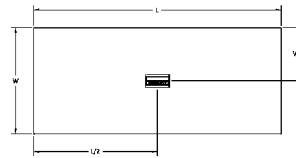

## Power & Electrical Planning

Power and electrical can be specified on either wood or laminate Dylan Tables. One or two power modules may be used per table. Each module consists of two power and two USB ports finished in a Silver Anodized Aluminum with a white trim. Each module also includes a wire management system for a three-prong cord for 120 Volts at 120" long. Wire management is designed to neatly encase cords and is securely placed on the inside of one leg. For two power units, there will be two separate cords and encasings, each placed securely on the inside of each leg. The wire management is finished in Silver Anodized Aluminum.

There are two standard options for module placement. For one module, the module will be placed in the center of table top. For two modules, modules will be placed at both ends of the table top, equal distance from the edge of the table for a symmetrical effect. Please note, requests for alternate placement of modules will extend lead times and may not be honored due to design limitations. For all power and integration, please call for quote.

### OPTION 1

In Table

Power Module  
Standard Configuration

Wire Management

Overhead View

### OPTION 2

In Table

Power Module  
Standard Configuration

Wire Management

Overhead View

Please note, power modules on Option 2 are placed in opposite directions.