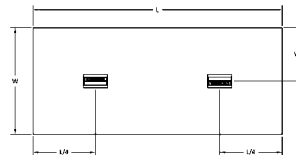

## Power & Electrical Planning

Power and electrical can be specified on either wood or laminate Dylan Tables. One or two power modules may be used per table. Each module consists of two power and two USB ports finished in a Silver Anodized Aluminum with a white trim. Each module also includes a wire management system for a three-prong cord for 120 Volts at 120" long. Wire management is designed to neatly encase cords and is securely placed on the inside of one leg. For two power units, there will be two separate cords and encasings, each placed securely on the inside of each leg. The wire management is finished in Silver Anodized Aluminum.

There are two standard options for module placement. For one module, the module will be placed in the center of table top. For two modules, modules will be placed at both ends of the table top, equal distance from the edge of the table for a symmetrical effect. Please note, requests for alternate placement of modules will extend lead times and may not be honored due to design limitations. For all power and integration, please call for quote.

### OPTION 2

In Table

Power Module  
Standard Configuration

Wire Management

Overhead View

Please note, power modules on Option 2 are placed in opposite directions.