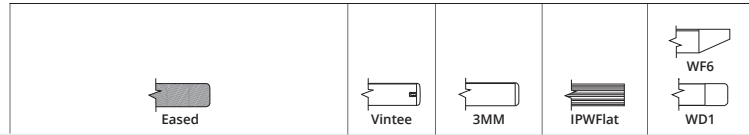

Options & Accessories

Light Distressing on Wood Tops	116	Call for Quote
Heavy Distressing on Wood Tops	116	Call for Quote

Required to Order

1. Model Number and Description
2. Wood or Laminate Top Finish
3. Table Top Edge Profile; when selecting IPWFlat, a wood finish is required
4. Foot Rest Finish (if applicable)
5. Options, if selected (above)

Notes & Tips

- * Shipped ready to assemble

FRANKIE COMMUNAL TABLES — 30" HIGH

Solid Wood Table Edge Options

Laminate Table Top Edge Options

Description	Top Size			Model #	\$ List Price							Unpkgd. Wgt. #
	W	L	H		Maple	Hickory, White Oak	Walnut, Mixed Woods	Vinyl	Edgeband	Laminate Overlay	Wood Edges	
30" High, Frankie Communal Table - Rectangular Top 	30"	72"	30"	FNK3072RT-30	1874	2286	2789	—	—	1861	—	
	30"	84"	30"	FNK3084RT-30	1937	2363	2883	—	—	1881	—	
	30"	94"	30"	FNK3094RT-30	2133	2602	3175	—	—	1884	—	
	36"	72"	30"	FNK3672RT-30	2249	2744	3347	—	—	2068	—	
	36"	84"	30"	FNK3684RT-30	2263	2761	3368	—	—	2189	—	
	36"	94"	30"	FNK3694RT-30	2315	2824	3446	—	—	2229	—	