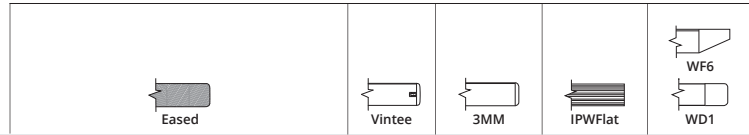

Options & Accessories

Light Distressing on Wood Tops	134	Call for Quote
Heavy Distressing on Wood Tops	134	Call for Quote

Required to Order

1. Model Number and Description
2. Wood or Laminate Top Finish
3. Table Top Edge Profile; when selecting IPWFlat, a wood finish is required
4. Foot Rest Finish (if applicable)
5. Options, if selected (above)

Notes & Tips

- * Shipped ready to assemble

FRANKIE COMMUNAL TABLES — 30" HIGH

Solid Wood Table Edge Options

Laminate Table Top Edge Options

Description	Top Size			Model #	\$ List Price							Unpkgd. Wgt. #
	W	L	H		Maple	Hickory, White Oak	Walnut, Mixed Woods	Vinyl	Edgeband	Laminate Overlay	Wood Edges	
30" High, Frankie Communal Table - Rectangular Top 	30"	72"	30"	FNK3072RT-30	1987	2682	3414	N/A	N/A	1974	N/A	
	30"	84"	30"	FNK3084RT-30	2055	2772	3529.2	N/A	N/A	1996	N/A	
	30"	94"	30"	FNK3094RT-30	2263	3052	3886.8	N/A	N/A	1999	N/A	
	36"	72"	30"	FNK3672RT-30	2386	3219	4096.8	N/A	N/A	2193	N/A	
	36"	84"	30"	FNK3684RT-30	2400	3238	4122	N/A	N/A	2322	N/A	
	36"	94"	30"	FNK3694RT-30	2455	3312	4218	N/A	N/A	2365	N/A	