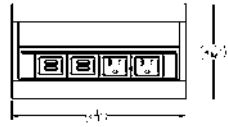

There are two standard options for module placement. For one module, the module will be placed in the center of table top. For two modules, modules will be placed at both ends of the table top, equal distance from the edge of the table for a symmetrical effect. Please note, requests for alternate placement of modules will extend lead times and may not be honored due to design limitations. For all power and integration, please call for quote.

OPTION 1 (P1) - CENTER POWER

In Table

Power Module
Standard Configuration

Wire Management

Overhead View

OPTION 2 (P2) - POWER AT ENDS

In Table

Power Module
Standard Configuration

Wire Management

Overhead View

Please note, power modules on Option 2 are placed in opposite directions.

DYLAN COMMUNAL TABLES — 30", 36", 42" HIGH

Solid Wood Table Edge Options

Description	Top Size				\$ List Price			Unpkgd. Wgt. #
	W	L	H	Model #	Maple	Hickory, White Oak	Walnut, Mixed Woods	
30" High, Solid Wood Dylan Communal Table 	24"	60"	30"	DYL-T-SW-246030	5793	9002	10083	115
	24"	72"	30"	DYL-T-SW-247230	6018	9377	10502	124
	24"	84"	30"	DYL-T-SW-248430	6236	9740	10909	135
	24"	94"	30"	DYL-T-SW-249430	6636	10488	11747	166
	30"	60"	30"	DYL-T-SW-306030	6074	9458	10593	136
	30"	72"	30"	DYL-T-SW-307230	6302	9859	11042	148
	30"	84"	30"	DYL-T-SW-308430	6518	10244	11473	148
	30"	94"	30"	DYL-T-SW-309430	6921	10846	12148	160
	36"	60"	30"	DYL-T-SW-366030	6391	9843	11024	157
	36"	72"	30"	DYL-T-SW-367230	6620	10265	11497	171
	36"	84"	30"	DYL-T-SW-368430	6836	10671	11952	185
	36"	94"	30"	DYL-T-SW-369430	7167	10869	12174	199