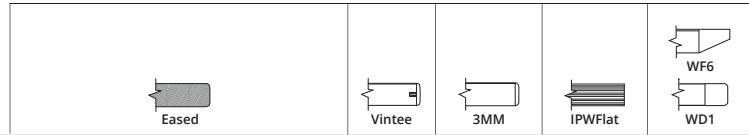

Example:

FNK-36-72-RT-30, Table, Frankie, FNK, 36-72, Rectangle Shape, Dining Height, Solid Wood Top, Maple, Eased Edge, Olive Green Base & Column

Notes & Tips

- * Shipped ready to assemble

FRANKIE COMMUNAL TABLES — 30" HIGH

Solid Wood Table Edge Options

Laminate Table Top Edge Options

Description	Top Size			Model #	\$ List Price							Unpkgd. Wgt. #
	W	L	H		Maple	Hickory, White Oak	Walnut, Mixed Woods	Vinyl	Edgeband	Laminate Overlay	Wood Edges	
30" High, Frankie Communal Table - Rectangular Top 	30"	72"	30"	FNK-30-72-RT-30	2641	3874	4339	N/A	N/A	2530	N/A	
	30"	84"	30"	FNK-30-84-RT-30	2731	4003	4483	N/A	N/A	2558	N/A	
	30"	94"	30"	FNK-30-94-RT-30	3005	4406	4934	N/A	N/A	2562	N/A	
	36"	72"	30"	FNK-36-72-RT-30	3166	4645	5202	N/A	N/A	2809	N/A	
	36"	84"	30"	FNK-36-84-RT-30	3186	4673	5234	N/A	N/A	2973	N/A	
	36"	94"	30"	FNK-36-94-RT-30	3258	4779	5352	N/A	N/A	3027	N/A	