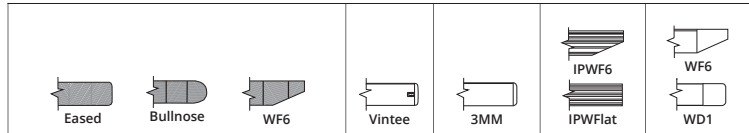

ORBIT TABLES — SQUARE-TO-ROUND TABLES - 30" HIGH

Solid Wood Table Edge Options

Laminate Table Top Edge Options

Description	Top Size			Model #	$ List Price							Unpkgd. Wgt. #
	W	L	H		Maple	Hickory, White Oak	Walnut, Mixed Woods	Vinyl	Edgeband	Laminate Overlay	Wood Edges	
30" High, Square-to-Round Orbit Table	30"	42"	30"	OR-30-42-SQRD-30	2382	3522	3945	N/A	1102	N/A	2586	97