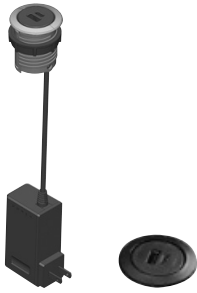

ONESIMA OCCASIONAL COFFEE TABLES

About the Collection

Onesima Occasional Tables consist of round coffee tables that can be paired with any lounge seating.

Standard Features

- 30" and 36" Round Coffee Tables, 18" High
- Top material choices in solid wood and laminate with flat or refined, knife edge profile
- Laminate tops with exposed plywood edge or 3mm edgeband options
- 3" round column
- Optional USB A/C module in black or white finish
- Plastic glides for durability, 1/2" High clearance
- Base and column can be specified in different metal finishes, for an upcharge
- Assembly required

USB A/C Module

This module has one USB-A and one USB-C 5V charging port and a 72"L power cord with 15-amp plug. The 15-amp plug includes a built-in transformer measuring 2 1/8"D x 1 1/4" W x 3 1/2"H. The module is available in Black or White finishes. Available on coffee tables and centered with power cord routing through the column and out the base.

Options & Accessories

Table base and column, painted in different metal finishes	122	$50
Simple, USB A/C unit with 72" power cord for coffee tables	122	$375

Required to Order

1. Model Number and Description
2. Wood or Laminate Top Finish
3. Table Top Edge Profile
4. Table Base Finish
5. Options, if selected (above)

Example:

ONE-36-36-RD-18, Onesima – Table, 36-36, Round, 18" High, Solid Wood Top, Maple, WF6 Knife Edge, Natural, Cement Grey Base and Column

Notes & Tips

- Laminate tops with 3mm edgeband are 1" thick