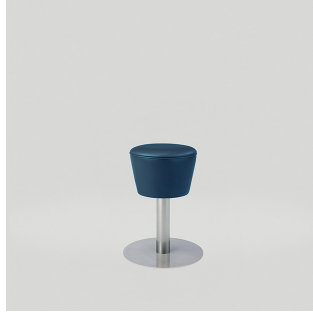

Ava Seating Family

Ava Stool Family is a simple backless seating option designed with comfort and customization in mind. Its fully upholstered plush seat is compatible with a wide range of COM fabrics while the steel base can be powder coated for added flair. Choose from bolt-down, core-drilled or freestanding models in stool, counter, or bar heights to suit your space perfectly.

Ava

The Family

Dimensions listed are for the base model of the product. For additional information on product dimensions, pricing and upholstery options, please visit the Price List.

AVA STOOL

Model: 1400, 1401, 1402

OD: 18" SH: 20"
OW: 18" OH: 20"

AVA COUNTER STOOL

Model: 1400CH, 1401CH, 1403CH

OD: 19" SH: 25"
OW: 19" OH: 25"

AVA BARSTOOL

Model: 1400BS, 1401BS, 1404BS

OD: 19" SH: 30"
OW: 19" OH: 30"

Features

- Available in dining, counter and bar heights
- Metal base in choice of powder coat finish
- Webbed seat construction with 2" of high resilience foam
- Available in freestanding, bolt-down and core-drilled models
- Optional footrest on counter and bar stool heights
- 10-year structural warranty