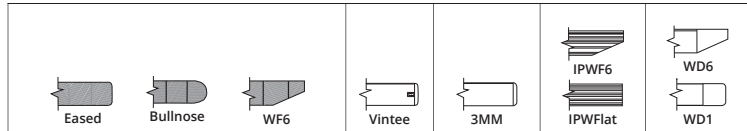

Example:

BRP-24-24-SQ-36, Table, Brady Pedestal, BRP, 24-24, Square Shape, Counter Height, Solid Wood Top, Maple, Eased Edge, Olive Green Base & Column

Notes & Tips

- * Assembly required
- * Please note, round and square tops that are larger than 36" will require an additional column or base

BRADY TABLES — ROUND TABLES - 30", 36", 42" HIGH

Solid Wood Table Edge Options

Laminate Table Top Edge Options

Description	Top Size		\$ List Price								Unpkgd. Wgt. #
	Dia.	H	Model #	Maple	Hickory, White Oak	Walnut, Mixed Woods	Vinyl	Edgeband	Laminate Overlay	Wood Edges	
30" High, Round Brady Table 	30" dia.	30"	BRP-30-30-RD-30	1132	1893	2121	974	847	1343	1871	84
	36" dia.	30"	BRP-36-36-RD-30	1423	2213	2478	1096	956	1652	2219	94
36" High, Round Brady Table 	30" dia.	36"	BRP-30-30-RD-36	1217	1978	2206	1059	932	1428	1956	
	36" dia.	36"	BRP-36-36-RD-36	1508	2298	2563	1181	1041	1737	2304	
42" High, Round Brady Table 	30" dia.	42"	BRP-30-30-RD-42	1217	1978	2206	1059	932	1428	1956	
	36" dia.	42"	BRP-36-36-RD-42	1508	2298	2563	1181	1041	1737	2304	