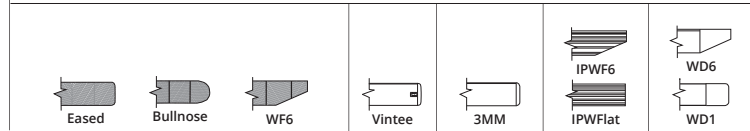

CASSANDRA TABLES — ROUND TABLES - 30", 36", 42" HIGH

Solid Wood Table Edge Options

Laminate Table Top Edge Options

Description	Top Size		$ List Price								Unpkgd. Wgt. #
	Dia.	H	Model #	Maple	Hickory, White Oak	Walnut, Mixed Woods	Vinyl	Edgeband	Laminate Overlay	Wood Edges	
42" High, Round Cassandra Table With Foot Ring 	24" dia.	42"	CA-24-24-RD-42-FR	1001	1710	1895	688	835	874	1322	
	30" dia.	42"	CA-30-30-RD-42-FR	1241	1984	2202	760	903	1108	1546	
	36" dia.	42"	CA-42-42-RD-42-FR	1566	2342	2603	871	1040	1390	1892	

Description	Top Size		$ List Price								Unpkgd. Wgt. #
	Dia.	H	Model #	Maple	Hickory, White Oak	Walnut, Mixed Woods	Vinyl	Edgeband	Laminate Overlay	Wood Edges	
30" High, Round Cassandra Table With Four Columns 	42" da.	30"	CA-42-42-RD-30	2125	2970	3326	1138	1298	1982	2531	
	48" da.	30"	CA-48-48-RD-30	2544	3637	4074	1239	1661	2227	2844	
	54" dia.	30"	CA-54-54-RD-30	3063	4419	4948	1471	1836	2851	3686	
	60" dia.	30"	CA-60-60-RD-30	3691	5353	5995	1737	N/A	3078	3922	
	72" dia.	30"	CA-72-72-RD-30	5249	7626	8542	1838	N/A	3589	4142	

Description	Top Size		$ List Price								Unpkgd. Wgt. #
	Dia.	H	Model #	Maple	Hickory, White Oak	Walnut, Mixed Woods	Vinyl	Edgeband	Laminate Overlay	Wood Edges	
36" High, Round Cassandra Table With Four Columns 	42" dia.	36"	CA-42-42-RD-36	2465	3310	3666	1478	1638	2322	2871	

Description	Top Size		$ List Price								Unpkgd. Wgt. #
	Dia.	H	Model #	Maple	Hickory, White Oak	Walnut, Mixed Woods	Vinyl	Edgeband	Laminate Overlay	Wood Edges	
42" High, Round Cassandra Table With Four Columns 	42" dia.	42"	CA-42-42-RD-42	2465	3310	3666	1478	1638	2322	2871