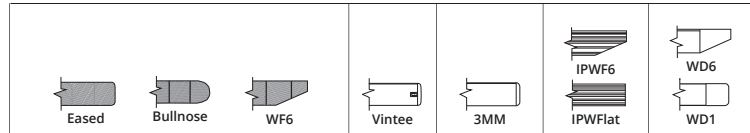

CA-24-24-SQ-36, Table, Cassandra, CA, 24-24, Square Shape, Counter Height, Solid Wood Top, Maple, Eased Edge, Olive Green Base & Column

Notes & Tips

* When specifying self-leveling glides, overall height of table increases by 1/4"

* Assembly required

* Please note, round and square tops that are larger than 36" will require an additional column or base

The following laminate tops are produced with a 2-pc top. Laminate with woodgrain pattern can not be guaranteed to have a perfect match of the grain pattern. Solid laminate recommended.

* Exposed ply edge: 54", 60", 72"

* Vinyl & wood edge: 72"

CASSANDRA TABLES — ROUND TABLES - 30", 36", 42" HIGH

Solid Wood Table Edge Options

Laminate Table Top Edge Options

Description	Top Size		Model #	\$ List Price							Unpkgd. Wgt. #
	Dia.	H		Maple	Hickory, White Oak	Walnut, Mixed Woods	Vinyl	Edgeband	Laminate Overlay	Wood Edges	
30" High, Round Cassandra Table 	24" dia.	30"	CA-24-24-RD-30	831	1540	1725	518	665	704	1152	44
	30" dia.	30"	CA-30-30-RD-30	1071	1814	2032	590	733	938	1376	57
	36" dia.	30"	CA-36-36-RD-30	1396	2172	2433	701	870	1220	1722	75
36" High, Round Cassandra Table 	24" dia.	36"	CA-24-24-RD-36	916	1625	1810	603	750	789	1237	
	30" dia.	36"	CA-30-30-RD-36	1156	1899	2117	675	818	1023	1461	
	36" dia.	36"	CA-36-36-RD-36	1481	2257	2518	786	955	1305	1807	
36" High, Round Cassandra Table With Foot Ring 	24" dia.	36"	CA-24-24-RD-36-FR	1001	1710	1895	688	835	874	1322	
	30" dia.	36"	CA-30-30-RD-36-FR	1241	1984	2202	760	903	1108	1546	
	36" dia.	36"	CA-36-36-RD-36-FR	1566	2342	2603	871	1040	1390	1892	
42" High, Round Cassandra Table 	24" dia.	42"	CA-24-24-RD-42	916	1625	1810	603	750	789	1237	
	30" dia.	42"	CA-30-30-RD-42	1156	1899	2117	675	818	1023	1461	
	36" dia.	42"	CA-36-36-RD-42	1481	2257	2518	786	955	1305	1807	