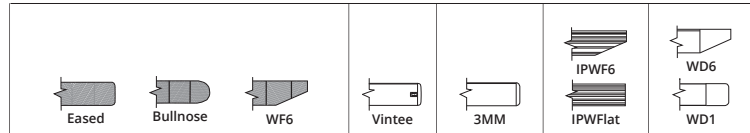

CASSANDRA TABLES — ROUND TABLES - 30", 36", 42" HIGH

Solid Wood Table Edge Options

Laminate Table Top Edge Options

Description	Top Size			$ List Price							Unpkgd. Wgt. #	
	Dia.	H	Model #	Maple	Hickory, White Oak	Walnut, Mixed Woods	Vinyl	Edgeband	Laminate Overlay	Wood Edges		
30" High, Round Cassandra Table 	24" dia.	30"	CA-24-24-RD-30	831	1540	1725	518	665	704	1152	44	
	30" dia.	30"	CA-30-30-RD-30	1071	1814	2032	590	733	938	1376	57	
	36" dia.	30"	CA-36-36-RD-30	1396	2172	2433	701	870	1220	1722	75	
36" High, Round Cassandra Table 	24" dia.	36"	CA-24-24-RD-36	916	1625	1810	603	750	789	1237		
	30" dia.	36"	CA-30-30-RD-36	1156	1899	2117	675	818	1023	1461		
	36" dia.	36"	CA-36-36-RD-36	1481	2257	2518	786	955	1305	1807		
36" High, Round Cassandra Table With Foot Ring 	24" dia.	36"	CA-24-24-RD-36-FR	1001	1710	1895	688	835	874	1322		
	30" dia.	36"	CA-30-30-RD-36-FR	1241	1984	2202	760	903	1108	1546		
	36" dia.	36"	CA-36-36-RD-36-FR	1566	2342	2603	871	1040	1390	1892		
42" High, Round Cassandra Table 	24" dia.	42"	CA-24-24-RD-42	916	1625	1810	603	750	789	1237		
	30" dia.	42"	CA-30-30-RD-42	1156	1899	2117	675	818	1023	1461		
	36" dia.	42"	CA-36-36-RD-42	1481	2257	2518	786	955	1305	1807