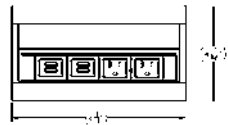

## Power & Electrical Planning

Power and electrical can be specified on either wood or laminate Dylan Tables. One or two power modules may be used per table. **Each module consists of two power and two USB ports finished in a Silver Anodized Aluminum with a white trim.** Each module also includes a wire management system for a three-prong cord for 120 Volts at 120" long. Wire management is designed to neatly encase cords and is securely placed on the inside of one leg. For two power units, there will be two separate cords and encasings, each placed securely on the inside of each leg. The wire management is finished in Silver Anodized Aluminum.

There are two standard options for module placement. For one module, the module will be placed in the center of table top. For two modules, modules will be placed at both ends of the table top, equal distance from the edge of the table for a symmetrical effect. Please note, requests for alternate placement of modules will extend lead times and may not be honored due to design limitations. For all power and integration, please call for quote.

### OPTION 1 (P1) - CENTER POWER

In Table

Power Module  
Standard Configuration

Wire Management

Overhead View

### OPTION 2 (P2) - POWER AT ENDS

In Table

Power Module  
Standard Configuration

Wire Management

Overhead View

Please note, power modules on Option 2 are placed in opposite directions.