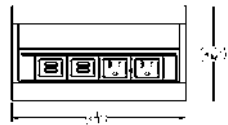

Power & Electrical Planning

Power and electrical can be specified on either wood or laminate Dylan Tables. One or two power modules may be used per table. **Each module consists of two power and two USB ports finished in a Silver Anodized Aluminum with a white trim.** Each module also includes a wire management system for a three-prong cord for 120 Volts at 120" long. Wire management is designed to neatly encase cords and is securely placed on the inside of one leg. For two power units, there will be two separate cords and encasings, each placed securely on the inside of each leg. The wire management is finished in Silver Anodized Aluminum.

There are two standard options for module placement. For one module, the module will be placed in the center of table top. For two modules, modules will be placed at both ends of the table top, equal distance from the edge of the table for a symmetrical effect. Please note, requests for alternate placement of modules will extend lead times and may not be honored due to design limitations. For all power and integration, please call for quote.

OPTION 1 (P1) - CENTER POWER

In Table

Power Module
Standard Configuration

Wire Management

Overhead View

OPTION 2 (P2) - POWER AT ENDS

In Table

Power Module
Standard Configuration