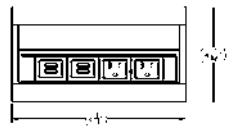

Power Module
Standard Configuration