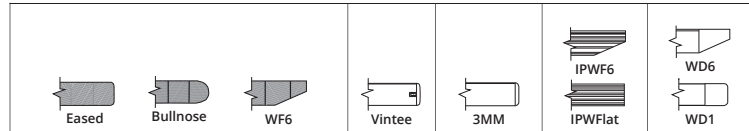

JEROME TABLES — RECTANGULAR TABLES - 30", 36", 42" HIGH

Solid Wood Table Edge Options

Laminate Table Top Edge Options

Description	Top Size			Model #	$ List Price								Unpkgd. Wgt. #
	W	L	H		Maple	Hickory, White Oak	Walnut, Mixed Woods	Vinyl	Edgeband	Laminate Overlay	Wood Edges		
30" High, Rectangular Jerome Table 	24"	30"	30"	JE-24-30-RT-30	884	1601	1793	628	662	747	915	50	
	24"	36"	30"	JE-24-36-RT-30	1028	1704	1907	661	711	822	1017	56	
	(Additional options for 30" high table are detailed in the edge options diagram above)												
36" High, Rectangular Jerome Table 	24"	30"	36"	JE-24-30-RT-36	969	1686	1878	713	747	832	1000		
	24"	36"	36"	JE-24-36-RT-36	1113	1789	1992	746	796	907	1102		
	(Additional options for 36" high table are detailed in the edge options diagram above)												
36" High, Rectangular Jerome Table With Foot Ring 	24"	30"	36"	JE-24-30-RT-36-FR	1054	1771	1963	798	832	917	1085		
	24"	36"	36"	JE-24-36-RT-36-FR	1198	1874	2077	831	881	992	1187		
	(Additional options for 36" high table with foot ring are detailed in the edge options diagram above)												
42" High, Rectangular Jerome Table 	24"	30"	42"	JE-24-30-RT-42	969	1686	1878	713	747	832	1000		
	24"	36"	42"	JE-24-36-RT-42	1113	1789	1992	746	796	907	1102		
	(Additional options for 42" high table are detailed in the edge options diagram above)												
42" High, Rectangular Jerome Table With Foot Ring 	24"	30"	42"	JE-24-30-RT-42-FR	1054	1771	1963	798	832	917	1085		
	24"	36"	42"	JE-24-36-RT-42-FR	1198	1874	2077	831	881	992	1187		
	(Additional options for 42" high table with foot ring are detailed in the edge options diagram above)