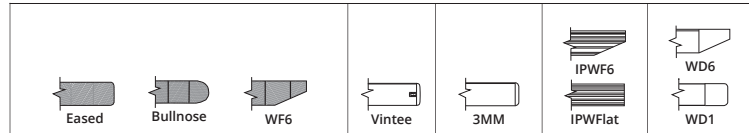

JEROME TABLES — RECTANGULAR TABLES - 30", 36", 42" HIGH

Solid Wood Table Edge Options

Laminate Table Top Edge Options

Description	Top Size			Model #	$ List Price							Unpkgd. Wgt. #
	W	L	H		Maple	Hickory, White Oak	Walnut, Mixed Woods	Vinyl	Edgeband	Laminate Overlay	Wood Edges	
30" High, Rectangular Jerome Table With T-Legs 	24"	42"	30"	JE-24-42-RT-30	1144	1797	2012	705	785	935	1128	70
	24"	48"	30"	JE-24-48-RT-30	1253	1880	2106	713	785	957	1206	76
	24"	60"	30"	JE-24-60-RT-30	1812	2534	2838	1153	1229	1464	1800	
	24"	72"	30"	JE-24-72-RT-30	2023	2864	3207	1233	1311	1470	2000	
	30"	60"	30"	JE-30-60-RT-30	2076	2946	3300	1264	1402	1661	2094	
	30"	72"	30"	JE-30-72-RT-30	2342	3359	3763	1347	1483	1837	2343	

Description	Top Size			Model #	$ List Price							Unpkgd. Wgt. #
	W	L	H		Maple	Hickory, White Oak	Walnut, Mixed Woods	Vinyl	Edgeband	Laminate Overlay	Wood Edges	
36" High, Rectangular Jerome Table with T-Legs 	24"	42"	36"	JE-24-42-RT-36	1314	1967	2182	875	955	1105	1298	
	24"	48"	36"	JE-24-48-RT-36	1423	2050	2276	883	955	1127	1376	

Description	Top Size			Model #	$ List Price							Unpkgd. Wgt. #
	W	L	H		Maple	Hickory, White Oak	Walnut, Mixed Woods	Vinyl	Edgeband	Laminate Overlay	Wood Edges	
42" High, Rectangular Jerome Table with T-Legs 	24"	42"	42"	JE-24-42-RT-42	1314	1967	2182	875	955	1105	1298	
	24"	48"	42"	JE-24-48-RT-42	1423	2050	2276	883	955	1127	1376