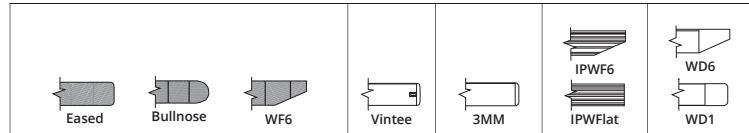

Options & Accessories

Purse Shelf: Vintee Surfaces	124	\$250 List
Table-Flip Mechanism	124	\$140/Base
Table Connectors	124	\$75/Connection
Light Distressing	124	Call for Quote
Heavy Distressing	124	Call for Quote

Required to Order

1. Model Number and Description
2. Wood or Laminate Top Finish
3. Table Top Edge Profile
4. Table Base Finish
5. Options, if selected (above)

Example:

OR-24-24-SQ-36, Table, Orbit, OR, 24-24, Square Shape, Counter Height, Solid Wood Top, Maple, Eased Edge, Olive Green Base & Column

Notes & Tips

- * Assembly required
- * High gloss or low gloss clear coat not available

ORBIT TABLES — ROUND TABLES - 30", 36", 42" HIGH

Solid Wood Table Edge Options

Laminate Table Top Edge Options

Description	Top Size		Model #	\$ List Price							Unpkgd. Wgt. #
	Dia.	H		Maple	Hickory, White Oak	Walnut, Mixed Woods	Vinyl	Edgeband	Laminate Overlay	Wood Edges	
30" High, Round Orbit Table 	24" dia.	30"	OR-24-24-RD-30	723	1413	1583	396	494	557	918	46
	30" dia.	30"	OR-30-30-RD-30	963	1688	1890	457	592	753	1141	59
	36" dia.	30"	OR-36-36-RD-30	1285	2040	2285	578	746	1017	1436	74
	42" dia.	30"	OR-42-42-RD-30	1680	2471	2767	754	882	1470	1935	104
	48" dia.	30"	OR-48-48-RD-30	2212	3248	3638	876	1099	1715	2222	127