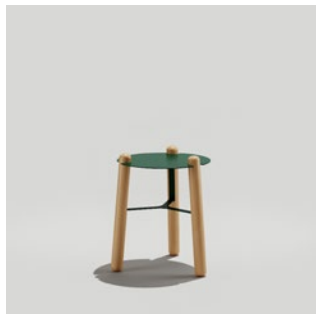

Louie Occasional Table Family

With a design that leans into baseball nostalgia, the Louie Occasional Table Collection features chubby wooden legs reminiscent of a baseball bat, contrasted by a thin steel table top. Louie aims to be strangely familiar – bringing a playful feel to any space.

Designed by Alex Brokamp.

Louie

The Family

Dimensions listed are for the base model of the product. For additional information on product dimensions, pricing and upholstery options, please visit the [Price List](#).

LOUIE SIDE TABLE

20" Height

OW: 16"

OL: 16"

LOUIE COFFEE TABLE

16" Height

OW: 34"

OL: 34"

Features

- Available in coffee and side table
- Solid beech legs in any wood finish
- Metal top and brackets in any powder coat finish
- 10-year structural warranty