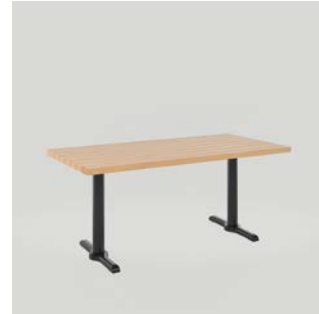

G R
C ●

Spartan Table Family

The Spartan table is the epitome of restaurant tables: strong, functional, and affordable. Spartan tables offer a cast iron base and structural-grade steel tube columns. Available in X-base and T-base styles.

Spartan

The Family

For additional information on product dimensions, pricing and upholstery options, please visit the [Price List](#).

SPARTAN ROUND TABLE

Round

24, 30, 36" x 30, 36, 42"H

42" dia x 30"H

Square to Round

30"W x 42"L x 30"H

36"W x 51"L x 30"H

SPARTAN TABLE

Square

24, 30, 36" x 30, 36", 42"H

42"W x 42"L x 30"H

Rectangular

24"W x 30, 36, 42

30"W x 42

SPARTAN RECTANGULAR
X-BASE TABLE

36"W x 60, 72"L x 30, 36, 42"H

SPARTAN RECTANGULAR
T-BASE TABLE

24"W x 48, 60, 72"L x 30, 36, 42"H

30"W x 48, 60, 72"L x 30, 36, 42"H

Features

- Available in dining, counter and bar heights
- Cast iron base finished in choice of powder coat finish
- Choice of solid wood or laminate table tops
- Round, square, rectangular table tops
- Optional, foot ring available on counter and bar height tables
- Felt glides protect flooring
- 10-year structural warranty