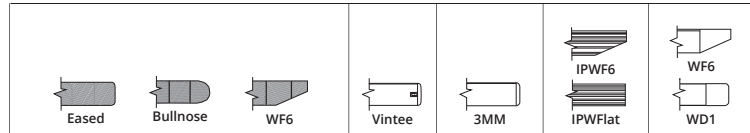

CA-24-24-SQ-36, Table, Cassandra, CA, 24-24, Square Shape, Counter Height, Solid Wood Top, Maple, Eased Edge, Olive Green Base & Column

Notes & Tips

* When specifying self-leveling glides, overall height of table increases by 1/4"

* Assembly required

* Please note, round and square tops that are larger than 36" will require an additional column or base

The following laminate tops are produced with a 2-pc top. Laminate with woodgrain pattern can not be guaranteed to have a perfect match of the grain pattern. Solid laminate recommended.

* Exposed ply edge: 54", 60", 72"

* Vinyl & wood edge: 72"

CASSANDRA TABLES — ROUND TABLES - 30", 36", 42" HIGH

Solid Wood Table Edge Options

Laminate Table Top Edge Options

Description	Top Size		Model #	\$ List Price							Unpkgd. Wgt. #
	Dia.	H		Maple	Hickory, White Oak	Walnut, Mixed Woods	Vinyl	Edgeband	Laminate Overlay	Wood Edges	
30" High, Round Cassandra Table 	24" dia.	30"	CA-24-24-RD-30	799	1481	1659	498	639	677	1108	44
	30" dia.	30"	CA-30-30-RD-30	1030	1744	1954	567	705	902	1323	57
	36" dia.	30"	CA-36-36-RD-30	1342	2088	2339	674	837	1173	1656	75
36" High, Round Cassandra Table 	24" dia.	36"	CA-24-24-RD-36	884	1566	1744	583	724	762	1193	
	30" dia.	36"	CA-30-30-RD-36	1115	1829	2039	652	790	987	1408	
	36" dia.	36"	CA-36-36-RD-36	1427	2173	2424	759	922	1258	1741	
36" High, Round Cassandra Table With Foot Ring 	24" dia.	36"	CA-24-24-RD-36-FR	969	1651	1829	668	809	847	1278	
	30" dia.	36"	CA-30-30-RD-36-FR	1200	1914	2124	737	875	1072	1493	
	36" dia.	36"	CA-36-36-RD-36-FR	1512	2258	2509	844	1007	1343	1826	
42" High, Round Cassandra Table 	24" dia.	42"	CA-24-24-RD-42	884	1566	1744	583	724	762	1193	
	30" dia.	42"	CA-30-30-RD-42	1115	1829	2039	652	790	987	1408	
	36" dia.	42"	CA-36-36-RD-42	1427	2173	2424	759	922	1258	1741	