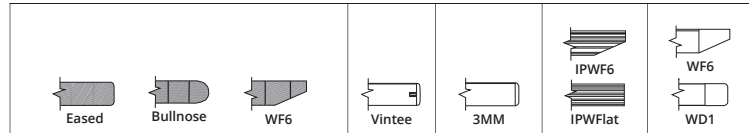

Example:

BRP-24-24-SQ-36, Table, Brady Pedestal, BRP, 24-24, Square Shape, Counter Height, Solid Wood Top, Maple, Eased Edge, Olive Green Base & Column

Notes & Tips

- * Assembly required
- * Please note, round and square tops that are larger than 36" will require an additional column or base

BRADY TABLES — ROUND TABLES - 30", 36", 42" HIGH

Solid Wood Table Edge Options

Laminate Table Top Edge Options

Description	Top Size		Model #	\$ List Price							Unpkgd. Wgt. #
	Dia.	H		Maple	Hickory, White Oak	Walnut, Mixed Woods	Vinyl	Edgeband	Laminate Overlay	Wood Edges	
30" High, Round Brady Table 	30" dia.	30"	BRP-30-30-RD-30	1088	1820	2039	937	814	1291	1799	84
	36" dia.	30"	BRP-36-36-RD-30	1368	2128	2383	1054	919	1588	2134	94
36" High, Round Brady Table 	30" dia.	36"	BRP-30-30-RD-36	1173	1905	2124	1022	899	1376	1884	
	36" dia.	36"	BRP-36-36-RD-36	1453	2213	2468	1139	1004	1673	2219	
42" High, Round Brady Table 	30" dia.	42"	BRP-30-30-RD-42	1173	1905	2124	1022	899	1376	1884	
	36" dia.	42"	BRP-36-36-RD-42	1453	2213	2468	1139	1004	1673	2219	