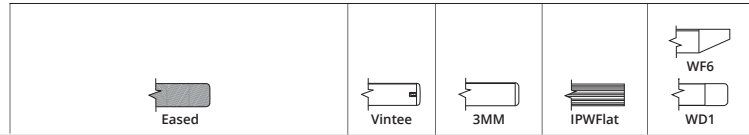

Example:

FNK-36-72-RT-30, Table, Frankie, FNK, 36-72, Rectangle Shape, Dining Height, Solid Wood Top, Maple, Eased Edge, Olive Green Base & Column

Notes & Tips

- * Shipped ready to assemble

FRANKIE COMMUNAL TABLES — 30" HIGH

Solid Wood Table Edge Options

Laminate Table Top Edge Options

Description	Top Size			Model #	\$ List Price							Unpkgd. Wgt. #
	W	L	H		Maple	Hickory, White Oak	Walnut, Mixed Woods	Vinyl	Edgeband	Laminate Overlay	Wood Edges	
30" High, Frankie Communal Table - Rectangular Top 	30"	72"	30"	FNK-30-72-RT-30	2773	4068	4556	N/A	N/A	2657	N/A	
	30"	84"	30"	FNK-30-84-RT-30	2868	4203	4707	N/A	N/A	2686	N/A	
	30"	94"	30"	FNK-30-94-RT-30	3155	4626	5181	N/A	N/A	2690	N/A	
	36"	72"	30"	FNK-36-72-RT-30	3324	4877	5462	N/A	N/A	2949	N/A	
	36"	84"	30"	FNK-36-84-RT-30	3345	4907	5496	N/A	N/A	3122	N/A	
	36"	94"	30"	FNK-36-94-RT-30	3421	5018	5620	N/A	N/A	3178	N/A	