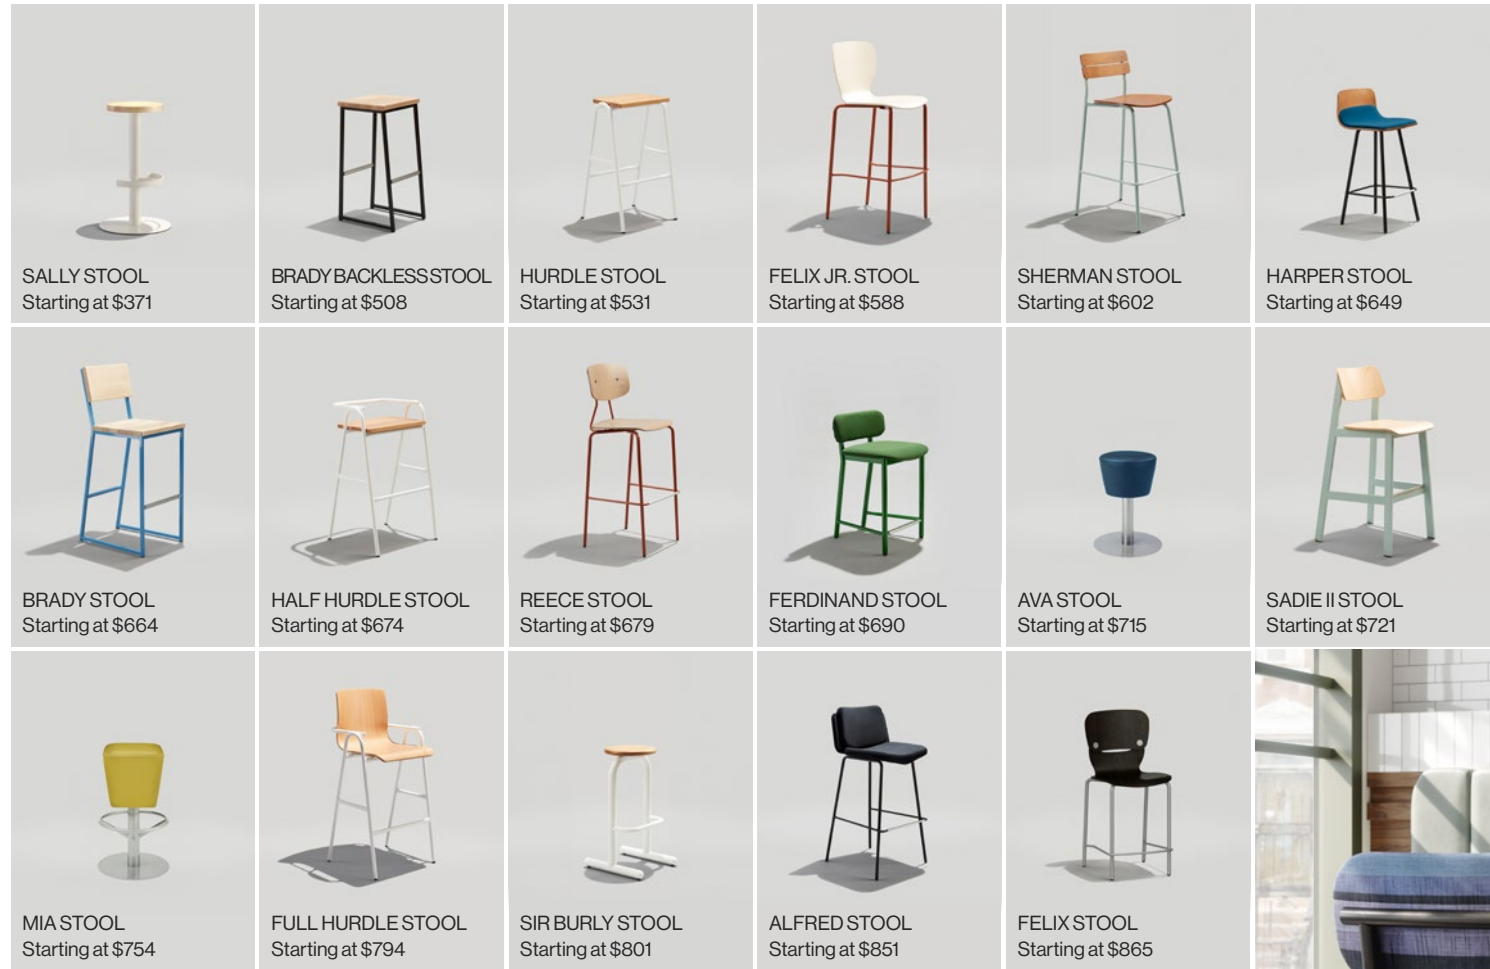

Stools

Steel Stools