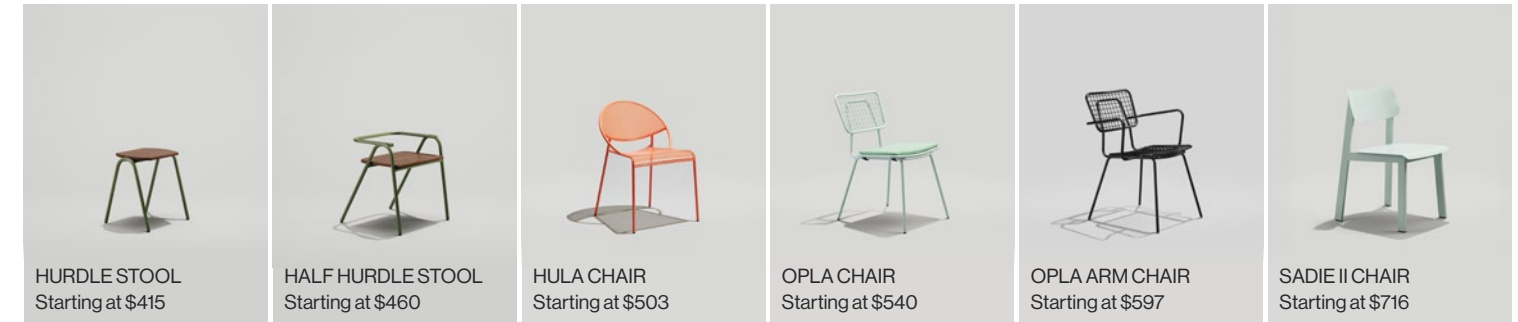

Outdoor

Sadie II Outdoor Chair paired with the Bowen Bench and Outdoor Communal Table.

Outdoor

Chairs

Stools

Lounge and Benches

Tables