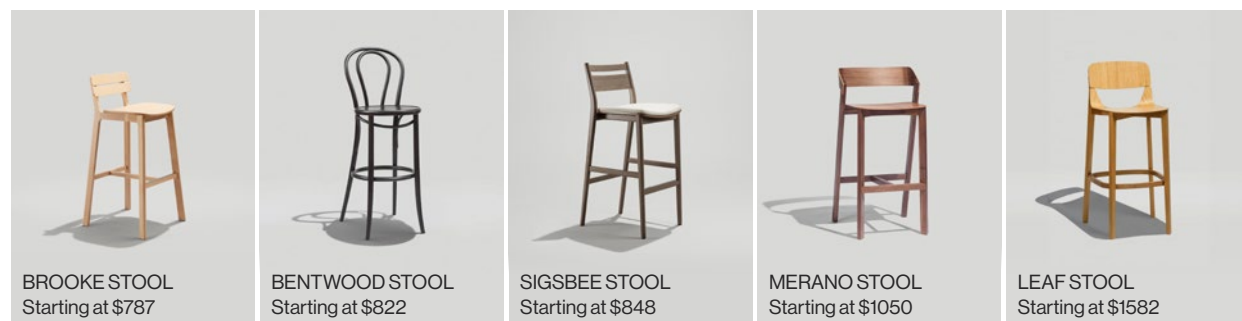

Wood Stools