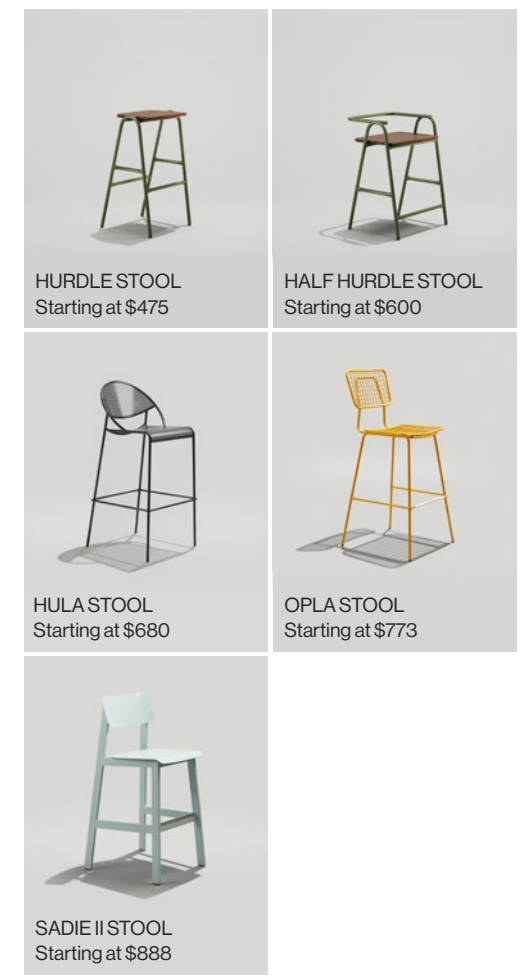

Outdoor

Sadie II Outdoor Chair paired with the Bowen Bench and Outdoor Communal Table.

Outdoor

Chairs

Stools

Lounge and Benches

Tables