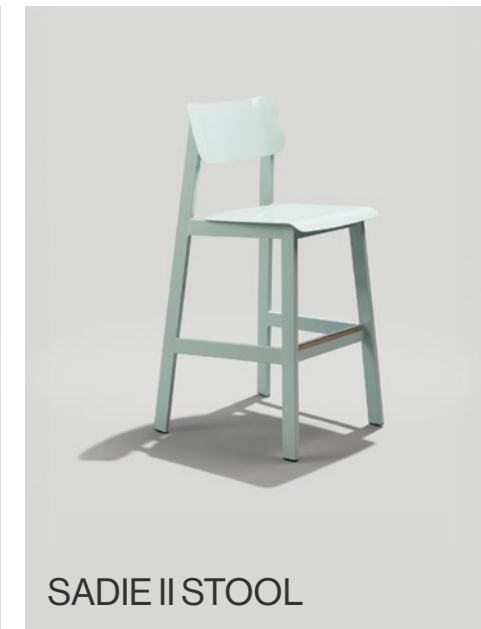

BOWEN COMMUNAL TABLE

Base: Black, Top: HDPE, Black

HULA CHAIR

Olive Green

Opla Collection

Keep cool with the modern yet nostalgic design of the Opla Collection, featuring a cheeky wire grid design and steel frame. With a weatherproof topcoat and an optional detachable seat pad for the chair and stool, this collection is suitable for indoor and outdoor use.

OPLA CHAIR

OPLA STOOL

OPLA TABLE

OPLA CHAIR
Traffic Red
OPLA TABLE
Gloss White

SADIE II OUTDOOR BARSTOOL

Olive Green

BOWEN BAR HEIGHT COMMUNAL TABLE

Base: Grey White, Top: HDPE - Walnut

Learn more about Sadie II Outdoor

Sadie II Outdoor Seating

A modern outdoor family for any design-savvy restaurant or ancillary space. Striking a sweet spot between design and functionality, the Sadie II chair and barstool combines crisp angles with bold color options to deliver a fresh take on outdoor seating.

Features

- Available in chair, counter, and bar height models.
- Tested to 350lbs.
- Designed by Joey Ruiter.

SADIE II CHAIR

SADIE II STOOL

Rita Outdoor/Indoor Lounge

The Rita Lounge family is as comfortable as it is artfully functional. Featuring plush cushions, a sturdy steel frame, and a posture that finds the perfect balance between upright and relaxed, Rita is meant for relaxing, working and socializing. Highly customizable and designed for the outdoors, yet equally at home indoors.