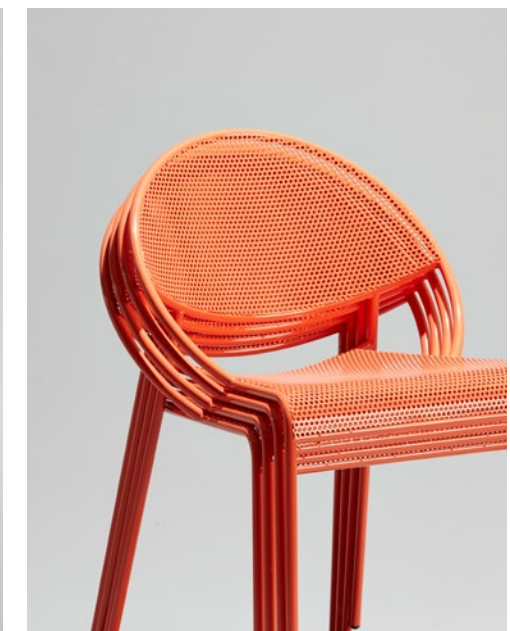

BOWEN COMMUNAL TABLE

Base: Black, Top: HDPE, Black

HULA CHAIR

Olive Green

Opla Collection

Keep cool with the modern yet nostalgic design of the Opla Collection, featuring a cheeky wire grid design and steel frame. With a weatherproof topcoat and an optional detachable seat pad for the chair and stool, this collection is suitable for indoor and outdoor use.

OPLA CHAIR

OPLA STOOL

OPLA TABLE

OPLA CHAIR
Traffic Red
OPLA TABLE
Gloss White

SADIE II OUTDOOR BARSTOOL

Olive Green

BOWEN BAR HEIGHT COMMUNAL TABLE

Base: Grey White, Top: HDPE - Walnut

Learn more about Sadie II Outdoor

Sadie II Outdoor Seating

A modern outdoor family for any design-savvy restaurant or ancillary space. Striking a sweet spot between design and functionality, the Sadie II chair and barstool combines crisp angles with bold color options to deliver a fresh take on outdoor seating.

Features

- Available in chair, counter, and bar height models.
- Stacks 4-high.
- Designed by Paul James.

HULA CHAIR

HULA STOOL

Bowen Collection

Did someone say patio season? The Bowen Outdoor Collection provides an inviting spot to gather and socialize. Crafted with highly durable materials for the outdoors — including over 150 powder coat colors and recycled (and recyclable) HDPE top surface.