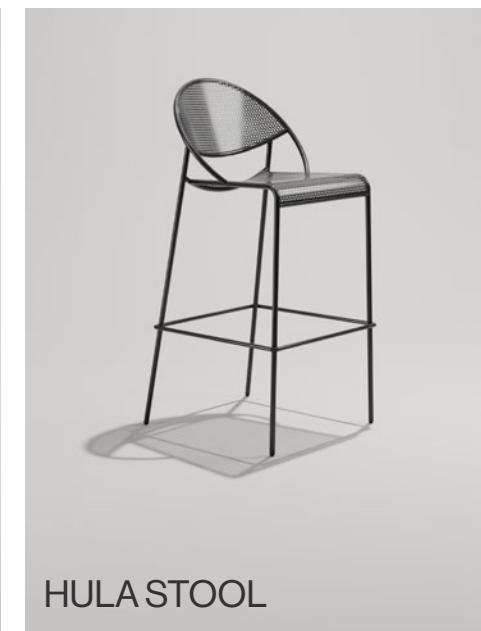

HULA OUTDOOR CHAIR
Gloss White
OPLA ROUND TABLE
Ink Black

Learn more about Hula

Hula Seating

Hula is outdoor seating for the most design-savvy patios. Perforated panels keeps things cool and comfortable, even on the hottest days. Pair with one of our outdoor tables and a bold color for a slam dunk look.

Features

- Available in chair, counter, and bar height models.
- Stacks 4-high.
- Designed by Paul James.

HULA STOOL