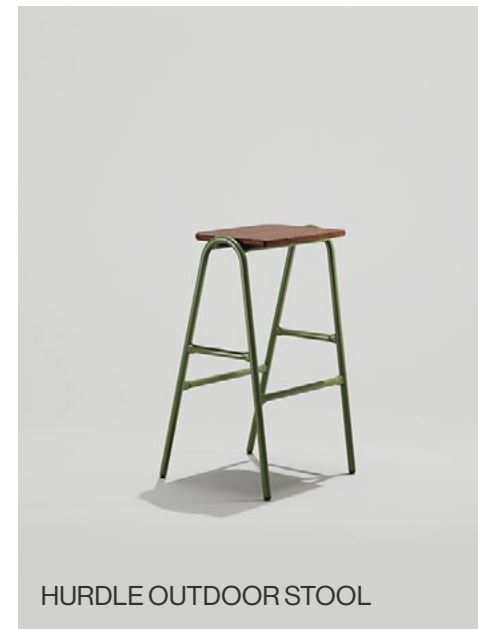

GR
C ●

Outdoor

Opla Outdoor Barstool
Salmon Orange

Bowen Pedestal Table

Base: Grey White, Top: HDPE - Walnut

GRAND RAPIDS CHAIR CO

Activate your Outdoor Spaces

Previously considered unconventional, new outdoor spaces are less about escape and more about supporting wellness and human connections.

Bowen Communal Table
Base: Ink Black, Slats: HDPE, Black
Hula Outdoor Chair
Olive Green

Learn more about Hurdle & Half Hurdle Outdoor

Hurdle & Half Hurdle Outdoor Seating

Your favorite minimalist stools are now perfect for outdoor use. Meet Hurdle and Half Hurdle – now ready for patio fun. These stools feature a delightful combination of tubular steel frames and HDPE seats, an eco-friendly plastic that looks like wood and is both recycled and recyclable.

Features

- Available in chair, counter, and bar height models.
- Hurdle dining height stool stacks 5 high.
- Steel tube frame in choice of powder coat finish.
- Features sustainable seat material options.
- Designed by Dowel Jones.

HURDLE OUTDOOR STOOL

HALF HURDLE OUTDOOR STOOL

Hurdle and Half Hurdle Outdoor Stool
Metal: Salmon Orange, Seat: HDPE - Walnut

Opla Outdoor Collection

Keep cool with the modern yet nostalgic design of the Opla Collection, featuring a cheeky wire grid design and steel frame. With a weatherproof topcoat and an optional detachable seat pad for the chair and stool, this collection is suitable for indoor and outdoor use.