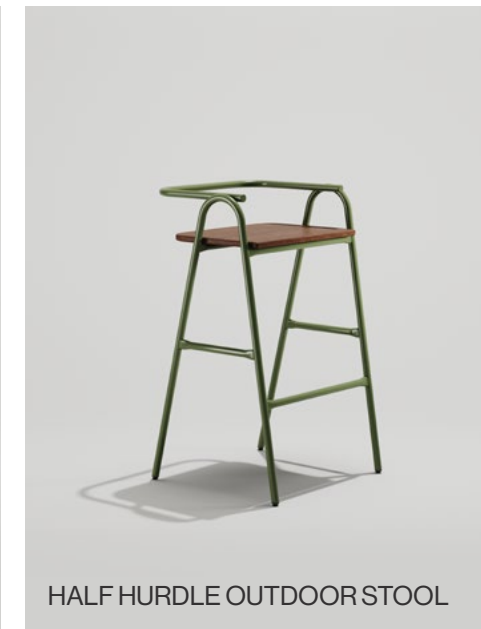

GR
C ●

Outdoor

Opla Outdoor Barstool
Salmon Orange

Bowen Pedestal Table

Base: Grey White, Top: HDPE - Walnut

GRAND RAPIDS CHAIR CO

Activate your Outdoor Spaces

Previously considered unconventional, new outdoor spaces are less about escape and more about supporting wellness and human connections.

Bowen Communal Table
Base: Ink Black, Slats: HDPE, Black
Hula Outdoor Chair
Olive Green

Learn more about Hurdle & Half Hurdle Outdoor

Hurdle & Half Hurdle Outdoor Seating

Your favorite minimalist stools are now perfect for outdoor use. Meet Hurdle and Half Hurdle – now ready for patio fun. These stools feature a delightful combination of tubular steel frames and HDPE seats, an eco-friendly plastic that looks like wood and is both recycled and recyclable.

Features

- Available in chair, counter, and bar height models.
- Hurdle dining height stool stacks 5 high.
- Steel tube frame in choice of powder coat finish.
- Features sustainable seat material options.
- Designed by Dowel Jones.

HURDLE OUTDOOR STOOL

HALF HURDLE OUTDOOR STOOL

Hurdle and Half Hurdle Outdoor Stool
Metal: Salmon Orange, Seat: HDPE - Walnut

Opla Outdoor Collection

Keep cool with the modern yet nostalgic design of the Opla Collection, featuring a cheeky wire grid design and steel frame. With a weatherproof topcoat and an optional detachable seat pad for the chair and stool, this collection is suitable for indoor and outdoor use.