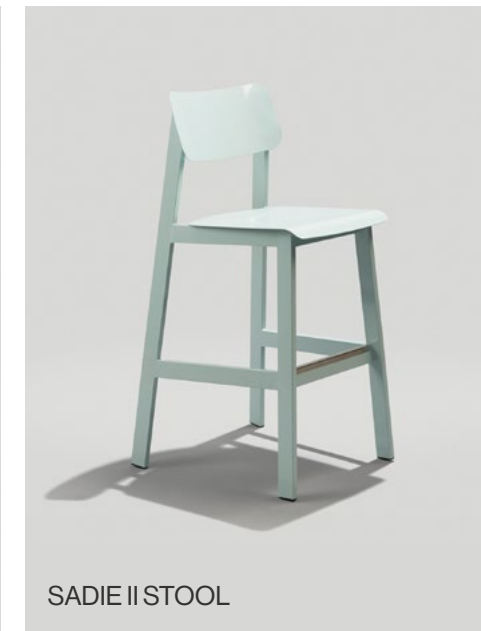

SADIE II STOOL