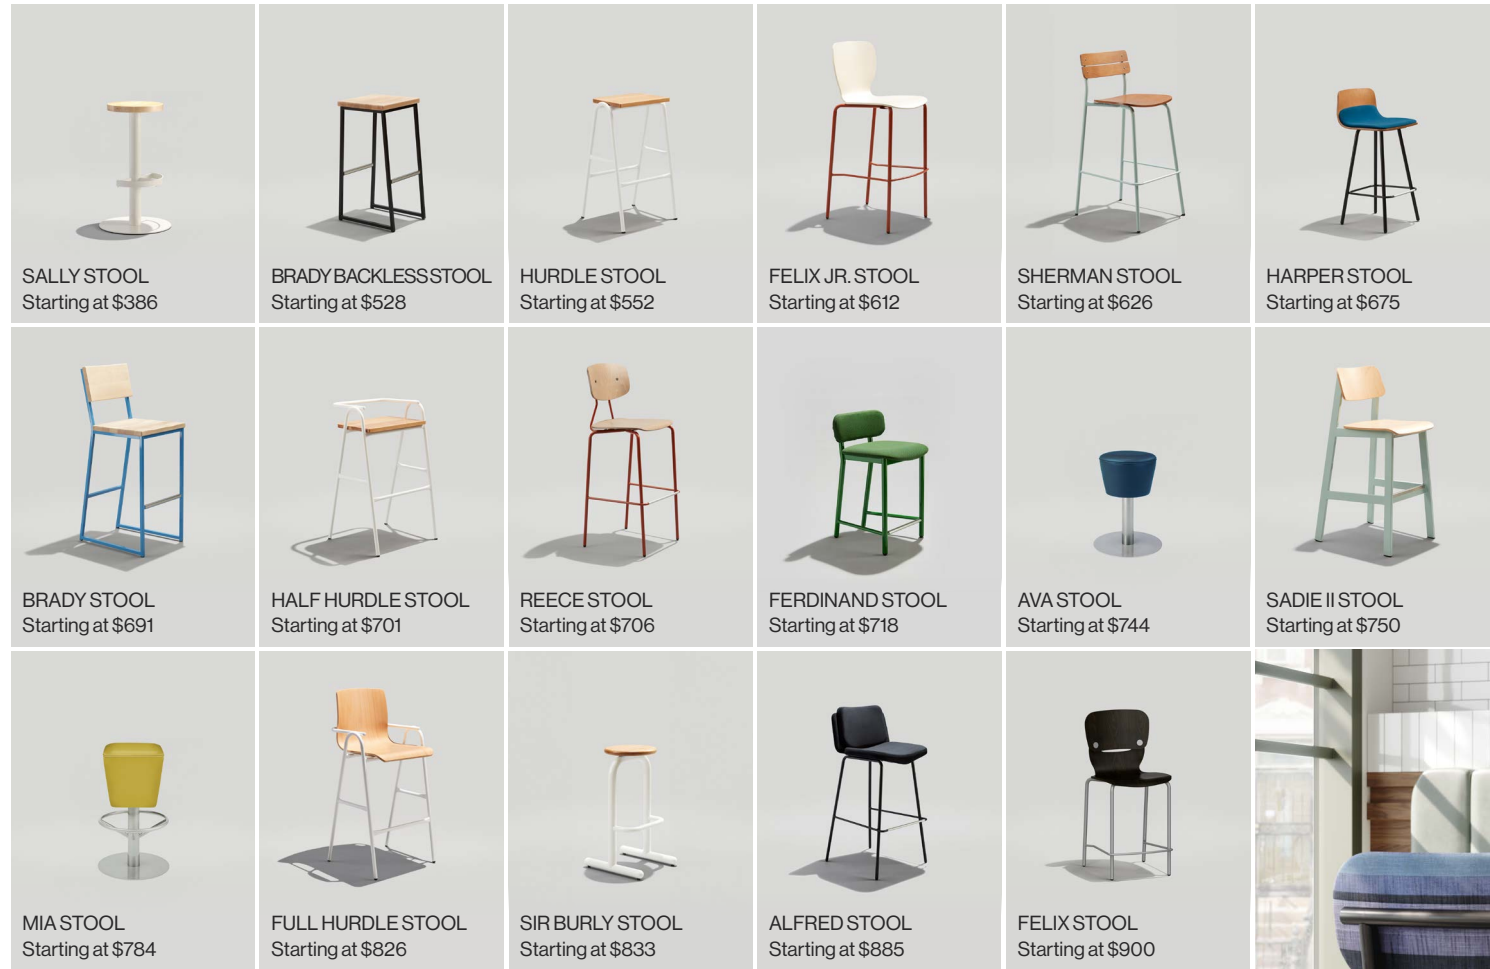

Stools

Steel Stools