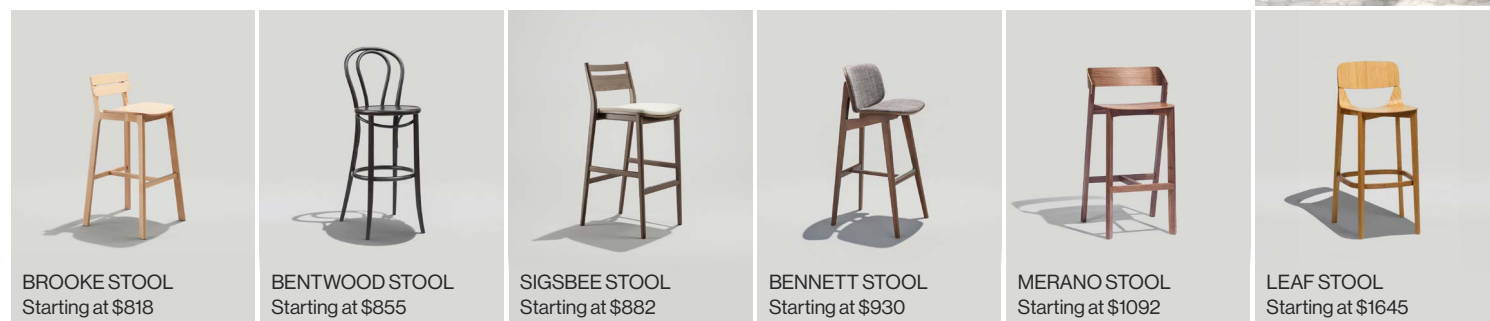

Wood Stools