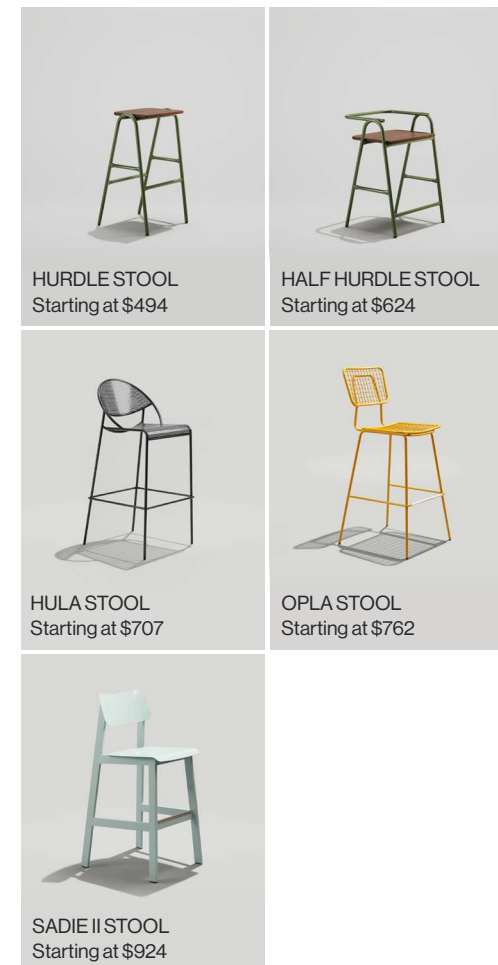

Outdoor

Sadie II Outdoor Chair paired with the Bowen Bench and Outdoor Communal Table.

Outdoor

Chairs

Stools

Lounge and Benches

Tables