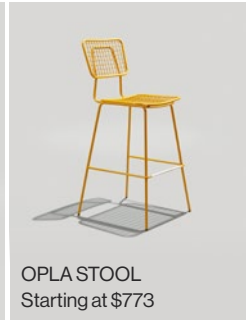

Outdoor

Sadie II Outdoor Chair paired with the Bowen Bench and Outdoor Communal Table.

Outdoor

Chairs

Stools

Tables

Lounge and Benches