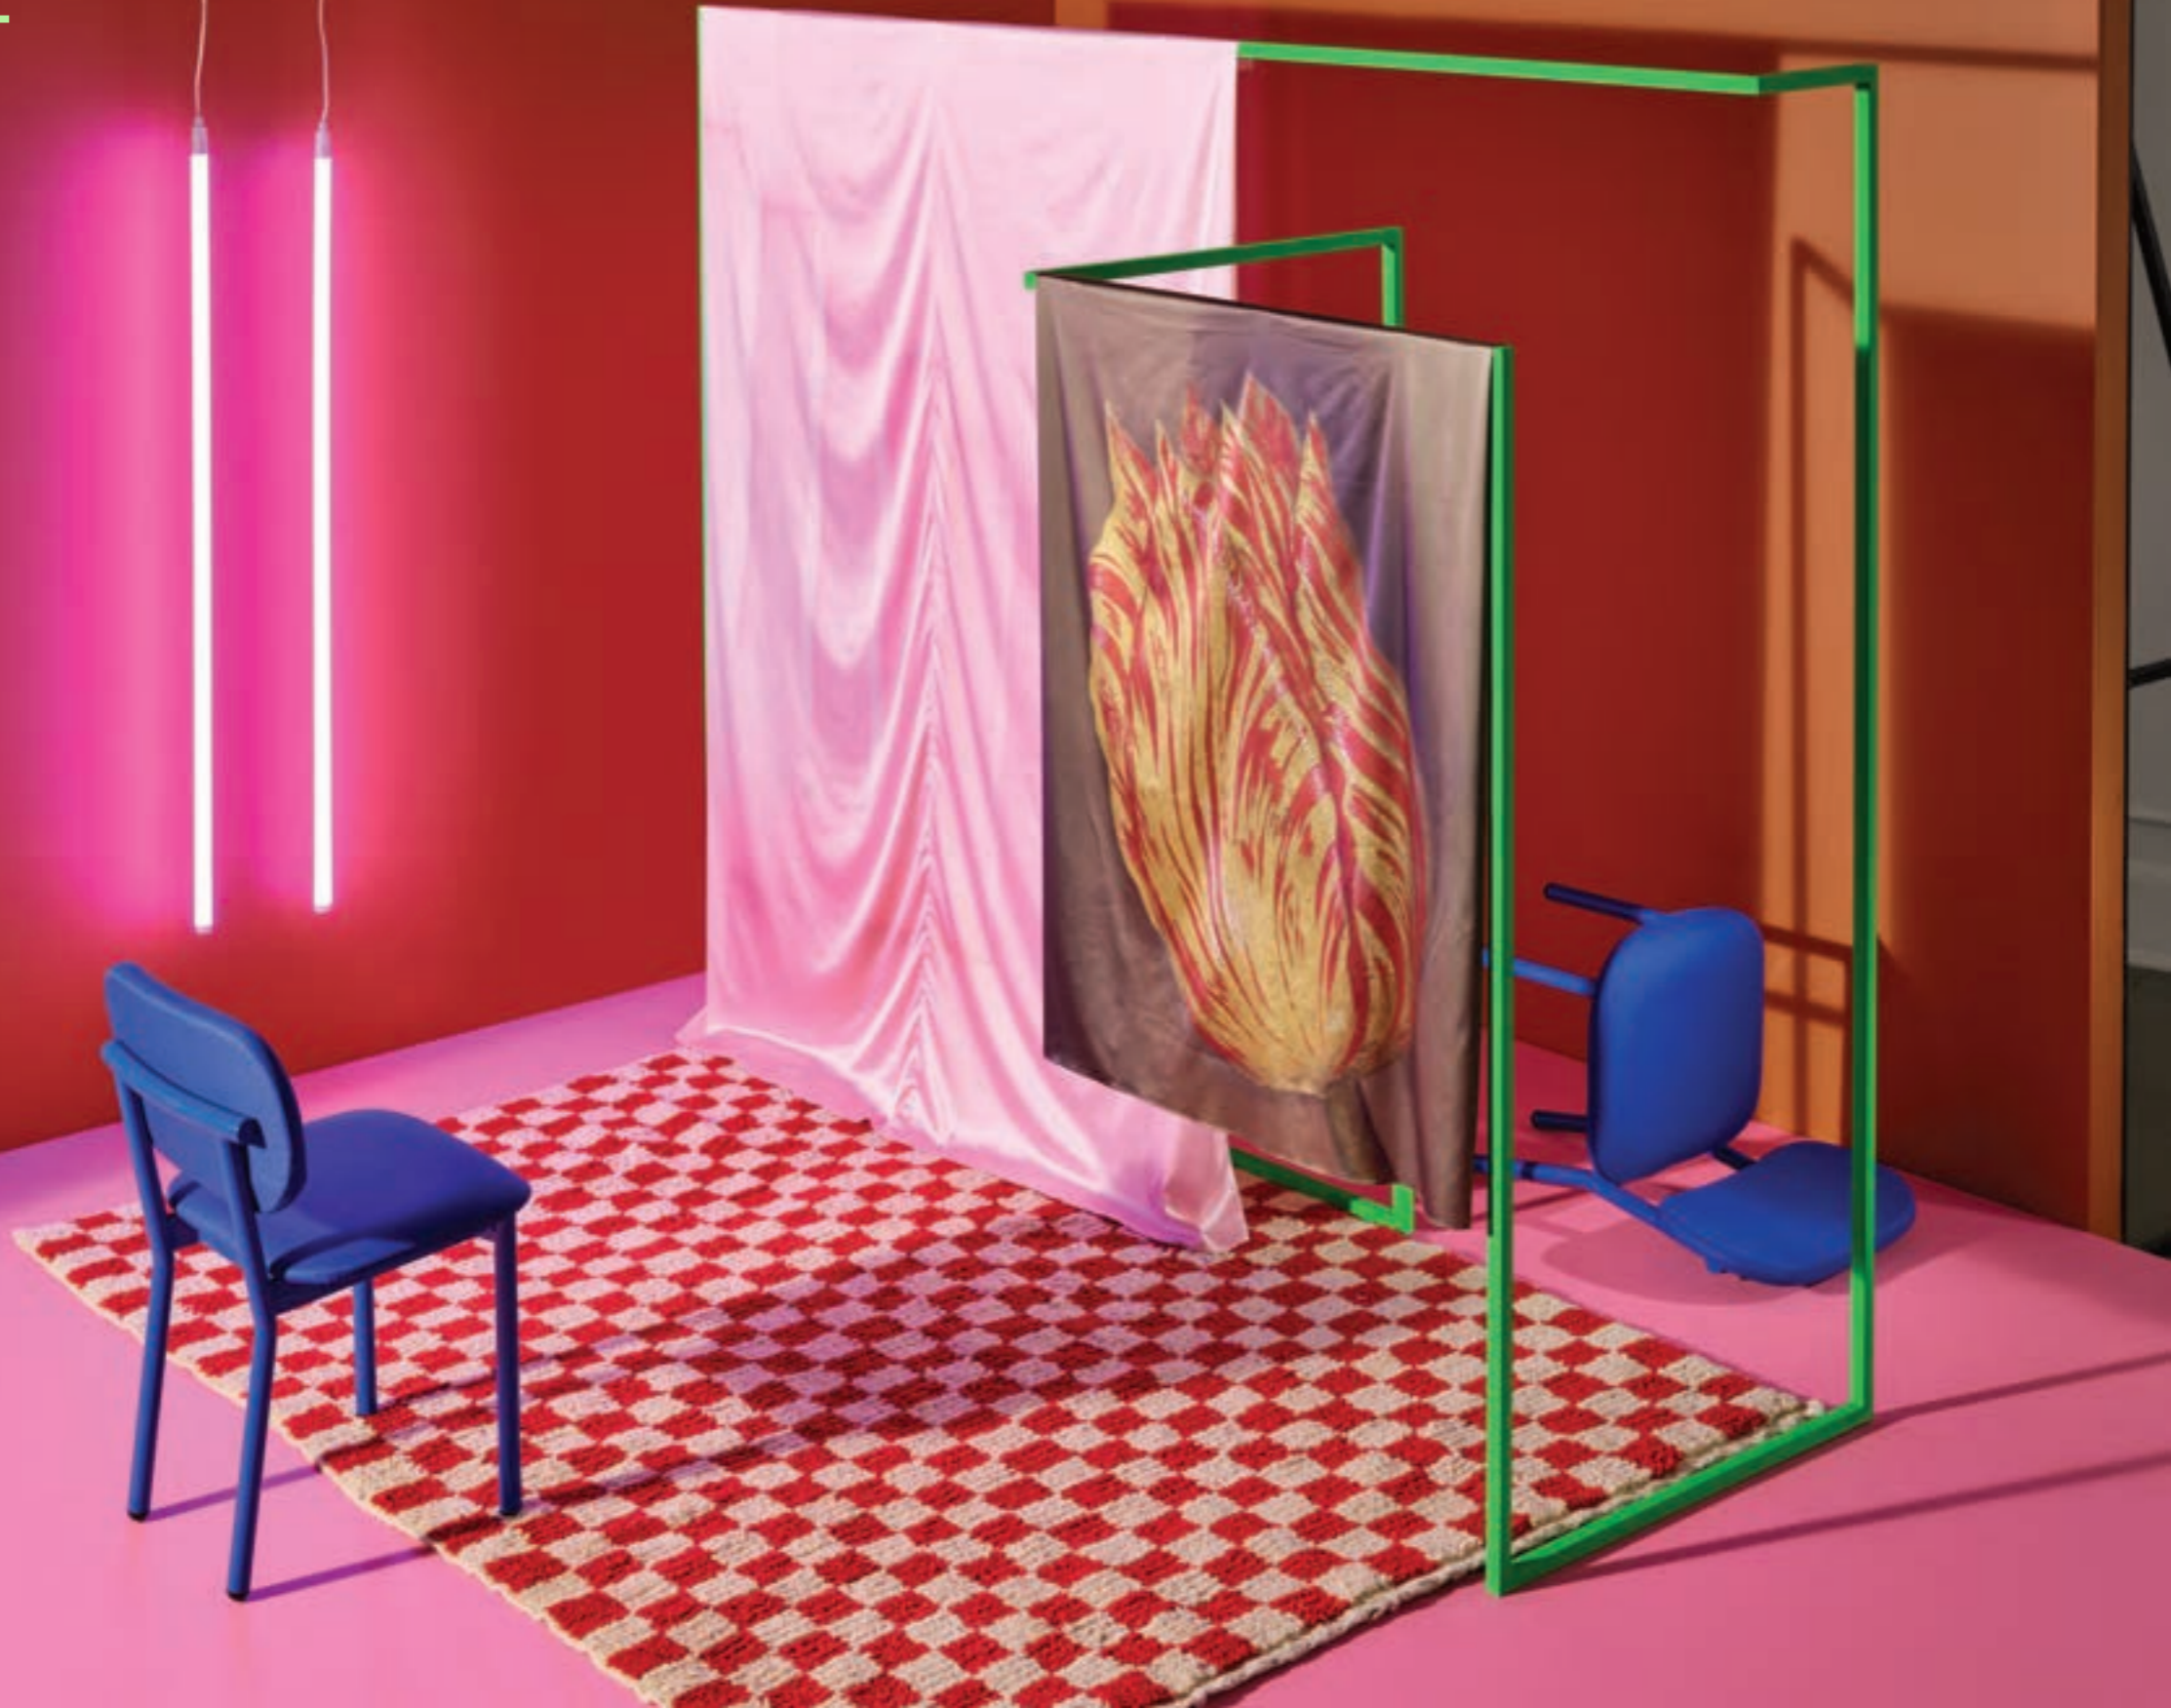

In the spirit of this new world, we bring you our latest collection and invite you to come sit with us in a space of bold dreams, wild imagination and beautiful color.

2

3

01.

HULA
CHAIR

8

9

This delightfully playful chair is perfect for design-savvy outdoor patios and rooftops. It features perforated panels that make for a great canvas for a pop of bright color. Meet the Hula chair!

14

15

16

17

Norwegian design duo Gridy have created the Ferdinand chair, a study in pared back elegance, combining modern, simple shapes with a functional aesthetic.

03.

FULL
HURDLE
CHAIR

22

SADIE II
CHAIR

38

39

40

41

Functional, beautiful and comfortable, the Sadie II is a solid choice, indoors and out. Cutting a striking silhouette, the angular steel is built to last without sacrificing style.