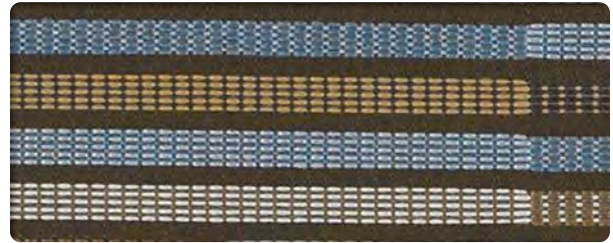

Equator
65898 Perennial

Click on any colorway to view specifications and GRC grade and to order memo samples.

Highlands

Highlands
65905 Fleece

Highlands
65908 Berber

Highlands
65909 Koala

Highlands
65906 Moon

Highlands
65907 Bamboo

Highlands
65910 Peat

Click on any colorway to view specifications and GRC grade and to order memo samples.

Kalahari

Kalahari
65865 Renegade

Kalahari
65869 Pacifica

Kalahari
65866 Lemon Twist

Kalahari
65870 Seaport

Kalahari
65868 Toast

Kalahari
65871 Twilight

Kalahari
65867 Currant

Kalahari
65872 Vesper

Click on any colorway to view specifications and GRC grade and to order memo samples.

Zanzibar