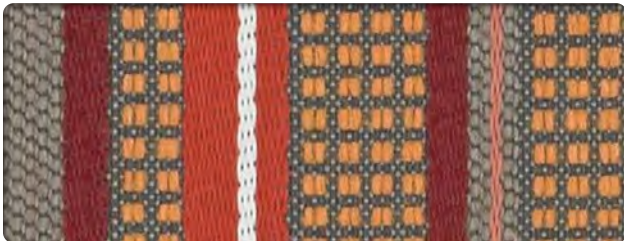

Batik
65886 Heron

Batik
65892 Phantom

Batik
65888 Legend

Batik
65890 Imperial

Batik
65891 Fauna

Click on any colorway to view specifications and GRC grade and to order memo samples.

Ceremony

Ceremony
65856 Quarry

Ceremony
65859 Maui

Ceremony
65858 Illusion

Ceremony
65857 Papaya

Ceremony
65861 Blue Print

Ceremony
65855 Ginger

Ceremony
65862 Black Tie

Ceremony
65860 Estuary

Click on any colorway to view specifications and GRC grade and to order memo samples.

Equator

Equator
65896 Burst

Equator
65895 Pier

Equator
65897 Fiesta

Equator
65899 Bayou

Equator
65900 Valley

Equator
65902 Laguna

Equator
65901 Ridge

Kalahari
65870 Seaport

Kalahari
65868 Toast

Kalahari
65871 Twilight

Kalahari
65867 Currant

Kalahari
65872 Vesper

Click on any colorway to view specifications and GRC grade and to order memo samples.

Zanzibar