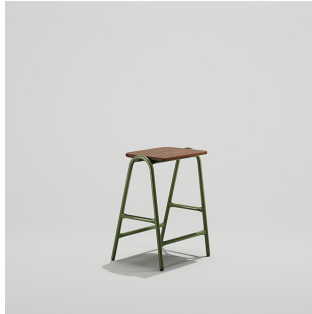

## Hurdle Outdoor Seating Family

Your favorite minimalist stools are now perfect for outdoor use. Meet Hurdle and Half Hurdle – now ready for patio fun. These stools feature a delightful combination of tubular steel frames and HDPE seats, an eco-friendly plastic that looks like wood and is both recycled and recyclable. Whether you're sprucing up your patio or creating a cozy outdoor nook, these stools bring the perfect blend of form and function.

## The Family

Dimensions listed are for the base model of the product. For additional information on product dimensions, pricing and upholstery options, please visit the Price List.

HURDLE OUTDOOR STOOL  
Model: 334

OD: 15"      SH: 18.5"  
OW: 17"      OH: 18.5"

HURDLE OUTDOOR COUNTER STOOL — Model: 334CH

OD: 15"      SH: 24"  
OW: 17"      OH: 24"

HURDLE OUTDOOR BARSTOOL  
Model: 334BS

OD: 17.5"      SH: 30"  
OW: 17"      OH: 30"

## Features

- All models available in dining, counter and bar heights
- Steel tube frame in choice of powder coat finish
- 3/4" flat seat made of HDPE (high-density polyethylene), a recycled and recyclable plastic, suitable for outdoor use
- Hurdle outdoor dining height stool stacks 5-high
- Plastic glides protect flooring
- 3-year structural warranty