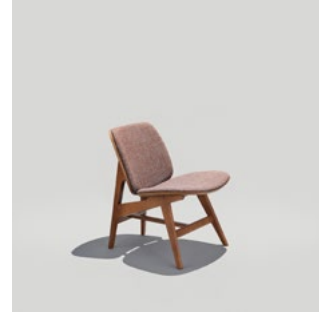

## Bennett Seating Family

The Bennett Seating Family resolves design contradictions with grace and ingenuity. Crafted from wood, its exaggerated angles convey strength and durability, while rounded details soften the edges, creating a harmonious silhouette that is never overpowering. Bennett's charisma lies in its ability to adapt—it's formal yet approachable, classic yet modern, bold enough to stand out but versatile enough to blend seamlessly into any space.

OD: 21"      SH: 18.5"  
OW: 18.5"    OH: 31"

BENNETT COUNTER STOOL

Model: W540CH

OD: 20"      SH: 24"  
OW: 18.5"    OH: 34.5"

BENNETT BARSTOOL

Model: W540BS

OD: 20"      SH: 30.25"  
OW: 19.5"    OH: 40.5"

BENNETT LOUNGE

Model: W541

OD: 25.5"    SH: 16.5"  
OW: 22"      OH: 27.5"